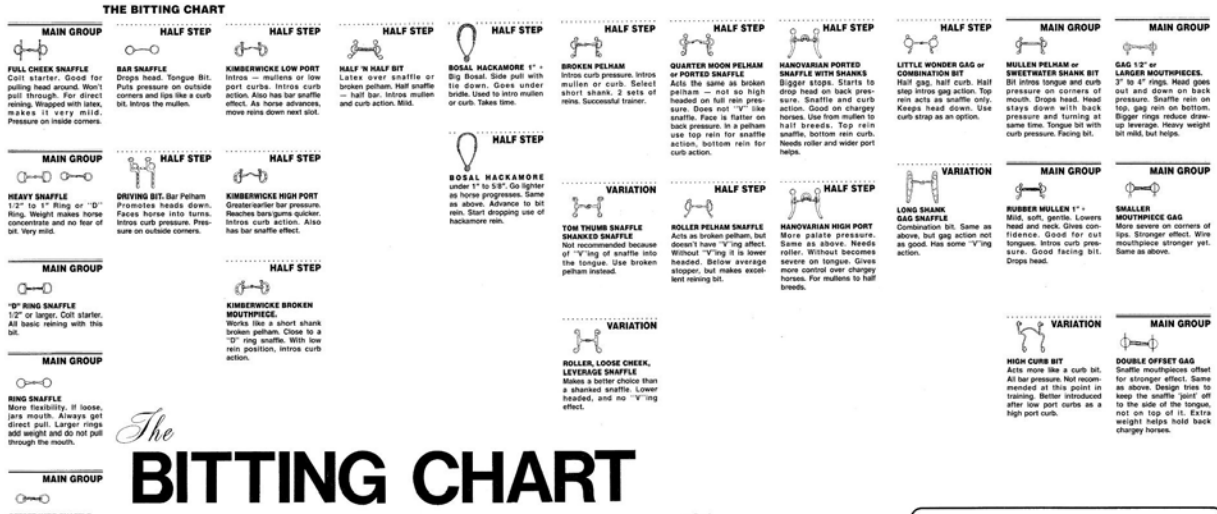

BITTING CHART DIAGRAM

The BITTING CHART

INCREASE SIZE UP TO 300% IN DOCUMENT, FOR BETTER VIEW.

BY BJ RICKARD — THE WORLD OF HORSES — STALL 13.COM

VIEW, PRINT OR SAVE THIS PAGE, CLOSE WINDOW WHEN DONE.